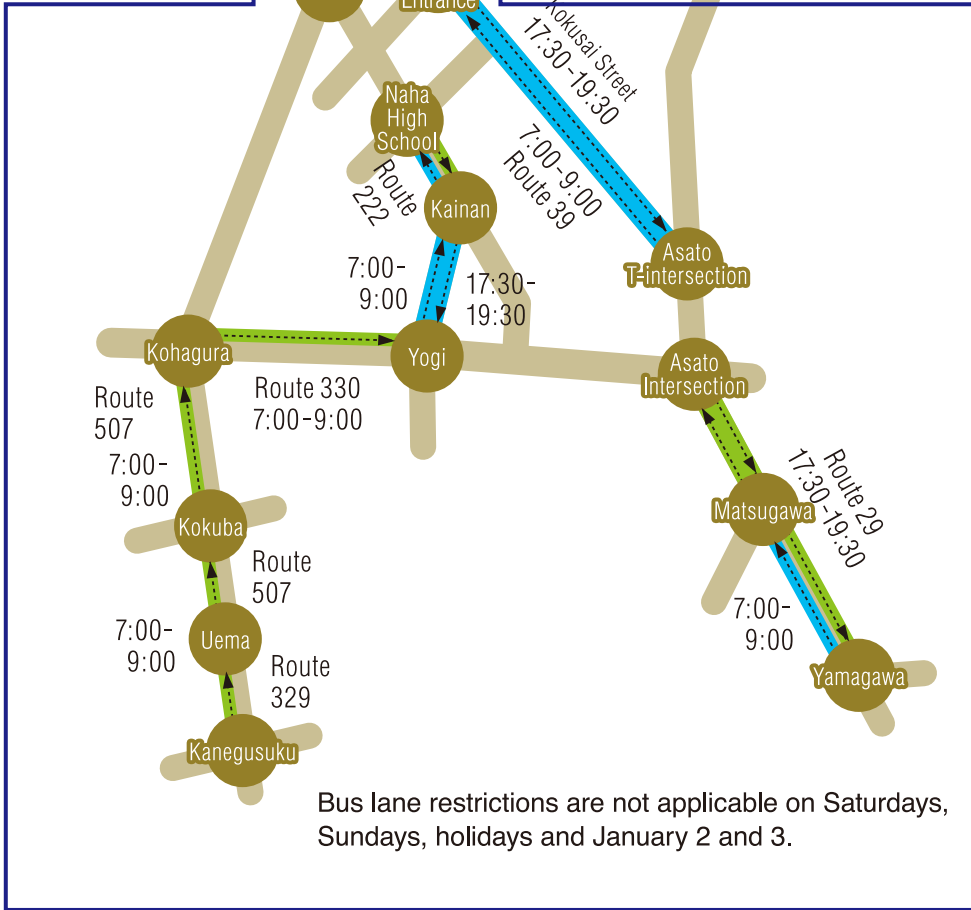

# Roads/lanes restricted to buses

**New hours will be effective from July 14.**

**New hours will be effective from early August.**

**Morning: Current restriction hours: 7:30-9:30 ► New restriction hours: 7:30-9:00**  
**Evening: Current restriction hours: 17:30-19:30 ► New restriction hours: 17:30-19:00**

Bus lane restrictions are not applicable on Saturdays, Sundays, holidays and January 2 and 3.